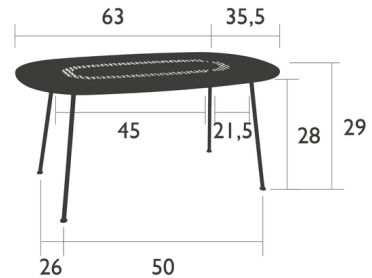

By Fermob

Description

The Lorette Oval Table, with a generous rounded shape is ideal when space is at a premium. It can seat 6 guests who can enjoy a festive meal while being able to see and talk to each one another. While its main original feature is its shape, the Lorette oval table also stands out with its perforated top. The perforations, which are a highlight of this collection, give the table an incredibly chic stylish look. The lattice work pattern can still be seen even when the table is laid, like a table runner. The straight feet do not get in the way of guests' legs. They are flared slanted to stand firmly on the grass, and the use of steel means that this beautiful piece of furniture will stand the test of time. Steel frame, Perforated, laser-cut steel sheet table top, Steel tube base. Not recommended for use near salt air conditions and chlorinated pools.

Shown in candied orange

55 lb

Specifications

COLOR	N/A
BODY FINISH	Candied Orange
WATTAGE	N/A
DIMMER	N/A
DIMENSIONS	63"W x 29"H x 36"D
BULB	N/A
COUNTRY OF ORIGIN	France

CLICK TO VIEW PRODUCT

Notes: