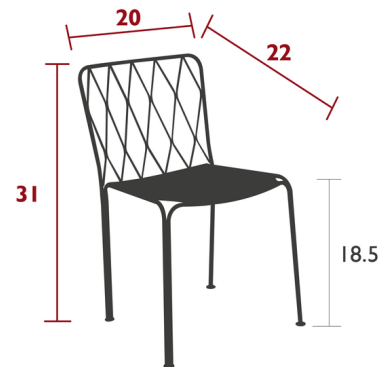

Lightology

lightology.com
866-954-4489
07-06-26

Project: _____

Company: _____

Location: _____ Fixture Type: _____

SPEC #: **FMB1417045**

Approved On: _____ Approved By: _____

Kintbury Chair

By Fermob

Description

With its elegant and romantic curves, geometric and symmetrical lines and attractive wirework, this new collection underlines Fermob's know-how and the designer's inspiration. The Kintbury chair is the today designer's vision of the authentic chair of the traditional English gardens. Tubular steel and steel, wire frame, Steel sheet seat, Tubular steel and steel wire backrest, Stacking : x 6 (Height - stacked : 38 in.)

Shown in maya blue

Specifications

COLOR	N/A
BODY FINISH	Maya Blue
WATTAGE	N/A
DIMMER	N/A
DIMENSIONS	22"W x 31"H x 20"D
BULB	N/A
COUNTRY OF ORIGIN	France

CLICK TO VIEW PRODUCT

Notes: