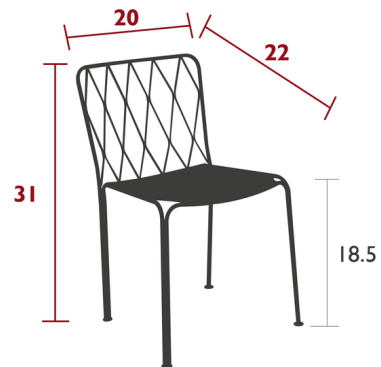

Lightology

lightology.com
866-954-4489
04-25-26

Project: _____

Company: _____

Location: _____ Fixture Type: _____

SPEC #: **FMB1417045**

Approved On: _____ Approved By: _____

Kintbury Chair By Fermob

Description

With its elegant and romantic curves, geometric and symmetrical lines and attractive wirework, this new collection underlines Fermob's know-how and the designer's inspiration. The Kintbury chair is the today designer's vision of the authentic chair of the traditional English gardens. Tubular steel and steel, wire frame, Steel sheet seat, Tubular steel and steel wire backrest, Stacking : x 6 (Height - stacked : 38 in.)

Shown in maya blue

Specifications

COLOR	N/A
BODY FINISH	Maya Blue
WATTAGE	N/A
DIMMER	N/A
DIMENSIONS	22"W x 31"H x 20"D
BULB	N/A
COUNTRY OF ORIGIN	France

CLICK TO VIEW PRODUCT

Notes: