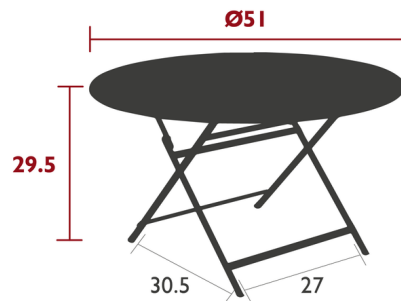

### Description

The Caractere Dining Table looks very similar to the Cargo Table, however it has some wonderful differences: Thicker top and base, cleaner lines, easy 1 person folding system and longer warranty. Steel sheet table top, Oblong steel tube base, Aluminum frame beneath table top

### Specifications

COLOR	N/A
BODY FINISH	Candied Orange
WATTAGE	N/A
DIMMER	N/A
DIMENSIONS	51"W x 29"H x 51"D
BULB	N/A
COUNTRY OF ORIGIN	France

CLICK TO VIEW PRODUCT

Notes: