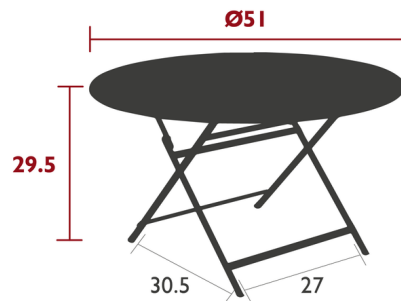

Lightology

lightology.com
866-954-4489
07-07-26

Project: _____

Company: _____

Location: _____ Fixture Type: _____

SPEC #: **FMB1417052**

Approved On: _____ Approved By: _____

Caractere Round Folding Dining Table By Fermob

Description

The Caractere Dining Table looks very similar to the Cargo Table, however it has some wonderful differences: Thicker top and base, cleaner lines, easy 1 person folding system and longer warranty. Steel sheet table top, Oblong steel tube base, Aluminum frame beneath table top

Shown in candied orange

Specifications

COLOR	N/A
BODY FINISH	Candied Orange
WATTAGE	N/A
DIMMER	N/A
DIMENSIONS	51"W x 29"H x 51"D
BULB	N/A
COUNTRY OF ORIGIN	France

CLICK TO VIEW PRODUCT

Notes: