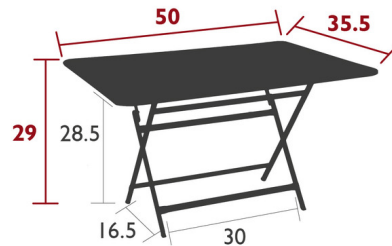

Description

The Caractere Table brings true versatility to your space. It's large enough to seat up to eight people comfortably and can later be easily folded and stored away for future use. The durability of its construction combined with the simple folding system makes this table a great choice for a wide variety of outdoor spaces. Not recommended for use near salt air conditions and chlorinated pools.

Shown in maya blue

Specifications

COLOR	N/A
BODY FINISH	Maya Blue
WATTAGE	N/A
DIMMER	N/A
DIMENSIONS	50"W x 29"H x 35.5"D
BULB	N/A
COUNTRY OF ORIGIN	France

CLICK TO VIEW PRODUCT

Notes: