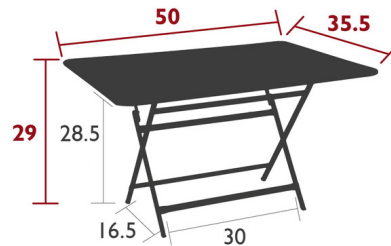

Description

The Caractere Table brings true versatility to your space. It's large enough to seat up to eight people comfortably and can later be easily folded and stored away for future use. The durability of its construction combined with the simple folding system makes this table a great choice for a wide variety of outdoor spaces. Not recommended for use near salt air conditions and chlorinated pools.

Shown in maya blue

Specifications

COLOR	N/A
BODY FINISH	Maya Blue
WATTAGE	N/A
DIMMER	N/A
DIMENSIONS	50"W x 29"H x 35.5"D
BULB	N/A
COUNTRY OF ORIGIN	France

CLICK TO VIEW PRODUCT

Notes: