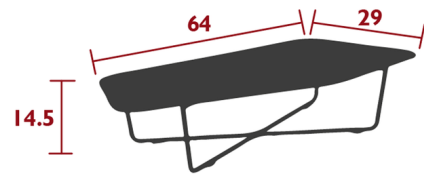

By Fermob

Description

The Ultrasofa table features a geometric design that adds flair to your outdoor space. Steel Frame, Aluminum Top

Shown in candied orange

Specifications

COLOR	N/A
BODY FINISH	Candied Orange
WATTAGE	N/A
DIMMER	N/A
DIMENSIONS	64"W x 14.5"H x 29"D
BULB	N/A
COUNTRY OF ORIGIN	France