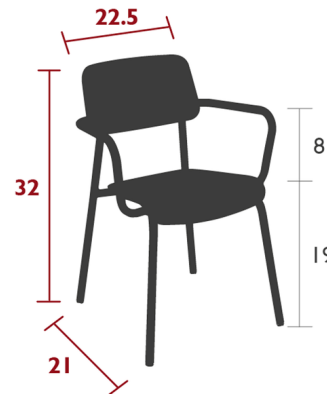

Lightology

lightology.com
866-954-4489
06-29-26

Project: _____

Company: _____

Location: _____ Fixture Type: _____

SPEC #: **FMB1417064**

Approved On: _____ Approved By: _____

Studie Armchair Set of 2

By Fermob

Description

Made from 100% aluminum, Studie boasts a lightweight, hard-wearing frame that can withstand any conditions, even by the sea. The curved seats are exceptionally comfortable, hugging the curves of the body. They're equipped with silencing pads (patented by Fermob) that absorb noise when they move, making them easy to live with. And the stacking design means storing them away is child's play. With Studie's fun, uncomplicated design, the possibilities really are endless... The collection looks great alongside the majority of Fermob tables, but is equally at home indoors in a kitchen or dining room. Tubular aluminum frame, Curved aluminum sheet seat, Curved aluminum sheet backrest, Tubular aluminum armrest, Silencing foot protectors

Shown in candied orange

Specifications

| | |
|-------------------|----------------------|
| COLOR | N/A |
| BODY FINISH | Candied Orange |
| WATTAGE | N/A |
| DIMMER | N/A |
| DIMENSIONS | 22.5"W x 32"H x 21"D |
| BULB | N/A |
| COUNTRY OF ORIGIN | France |