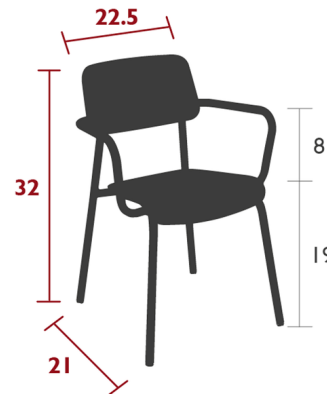

Lightology

lightology.com
866-954-4489
04-22-26

Project: _____

Company: _____

Location: _____ Fixture Type: _____

SPEC #: **FMB1417064**

Approved On: _____ Approved By: _____

Studie Armchair Set of 2

By Fermob

Description

Made from 100% aluminum, Studie boasts a lightweight, hard-wearing frame that can withstand any conditions, even by the sea. The curved seats are exceptionally comfortable, hugging the curves of the body. They're equipped with silencing pads (patented by Fermob) that absorb noise when they move, making them easy to live with. And the stacking design means storing them away is child's play. With Studie's fun, uncomplicated design, the possibilities really are endless... The collection looks great alongside the majority of Fermob tables, but is equally at home indoors in a kitchen or dining room. Tubular aluminum frame, Curved aluminum sheet seat, Curved aluminum sheet backrest, Tubular aluminum armrest, Silencing foot protectors

Shown in candied orange

Specifications

COLOR	N/A
BODY FINISH	Candied Orange
WATTAGE	N/A
DIMMER	N/A
DIMENSIONS	22.5"W x 32"H x 21"D
BULB	N/A
COUNTRY OF ORIGIN	France

CLICK TO VIEW PRODUCT

Notes: