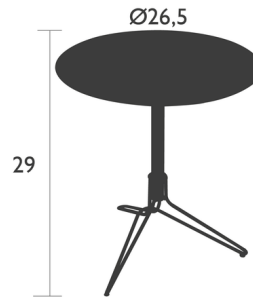

## Flower Table

By Fermob

### Description

This Flower Pedestal Table has a solid steel knockdown table top with a steel wire frame. The high protection cataphoresis finish makes this table great for outdoor use. Steel sheet table top, Tubular steel and steel wire base

Shown in candied orange

17 lb

### Specifications

|                   |                        |
|-------------------|------------------------|
| COLOR             | N/A                    |
| BODY FINISH       | Candied Orange         |
| WATTAGE           | N/A                    |
| DIMMER            | N/A                    |
| DIMENSIONS        | 26.5"W x 29"H x 26.5"D |
| BULB              | N/A                    |
| COUNTRY OF ORIGIN | France                 |