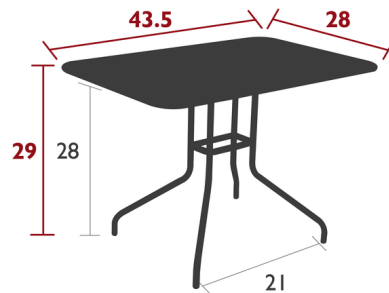

Lightology

lightology.com
866-954-4489
04-21-26

Project: _____

Company: _____

Location: _____ Fixture Type: _____

SPEC #: **FMB1417068**

Approved On: _____ Approved By: _____

Petale Rectangle Folding Table

By Fermob

Description

This modern table has a fold-away top for saving space whenever you need. The 43 in x28 in size fits four people comfortably. Tubular steel base and electro-zinc coated solid steel sheet table top. Tubular steel frame, Sheet steel table top for intensive use, Steel flap handle for opening/closing the table top with no risk of pinching, Protective stoppers for safe table top fitting with no risk of pinching, Tables nest for storage

Shown in candied orange

Specifications

COLOR	N/A
BODY FINISH	Candied Orange
WATTAGE	N/A
DIMMER	N/A
DIMENSIONS	43.5"W x 29"H x 28"D
BULB	N/A
COUNTRY OF ORIGIN	France

CLICK TO VIEW PRODUCT

Notes: