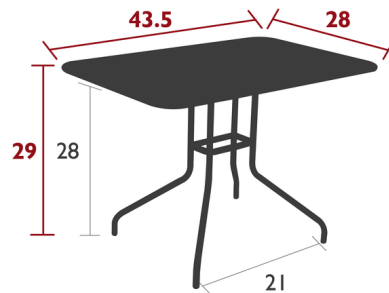

## Petale Rectangle Folding Table

By Fermob

### Description

This modern table has a fold-away top for saving space whenever you need. The 43 in x28 in size fits four people comfortably. Tubular steel base and electro-zinc coated solid steel sheet table top. Tubular steel frame, Sheet steel table top for intensive use, Steel flap handle for opening/closing the table top with no risk of pinching, Protective stoppers for safe table top fitting with no risk of pinching, Tables nest for storage

### Specifications

COLOR	N/A
BODY FINISH	Candied Orange
WATTAGE	N/A
DIMMER	N/A
DIMENSIONS	43.5"W x 29"H x 28"D
BULB	N/A
COUNTRY OF ORIGIN	France

CLICK TO VIEW PRODUCT

Notes: