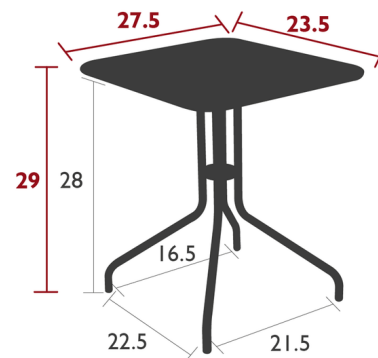

Lightology

lightology.com
866-954-4489
04-21-26

Project: _____

Company: _____

Location: _____ Fixture Type: _____

SPEC #: **FMB1417070**

Approved On: _____ Approved By: _____

Petale Square Folding Table

By Fermob

Description

This modern table has a fold-away top for saving space whenever you need. The 24x28 in size fits two people comfortably. Tubular steel base and electro-zinc coated solid steel sheet table top. Steel tube frameSteel sheet table top, Tilting, table nest for storage, Steel flap handle for opening/closing the table top, Silence pads, Product enhancement : Table top reinforced (0.6 in. thick), shock absorbers added, plastic bearings included to prevent corrosion defects

Shown in candied orange

Specifications

COLOR	N/A
BODY FINISH	Candied Orange
WATTAGE	N/A
DIMMER	N/A
DIMENSIONS	23.5"W x 29"H x 27.5"D
BULB	N/A
COUNTRY OF ORIGIN	France

CLICK TO VIEW PRODUCT

Notes: