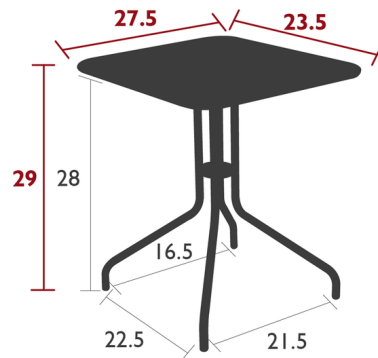

## Petale Square Folding Table

By Fermob

### Description

This modern table has a fold-away top for saving space whenever you need. The 24x28 in size fits two people comfortably. Tubular steel base and electro-zinc coated solid steel sheet table top. Steel tube frameSteel sheet table top, Tilting, table nest for storage, Steel flap handle for opening/closing the table top, Silence pads, Product enhancement : Table top reinforced (0.6 in. thick), shock absorbers added, plastic bearings included to prevent corrosion defects

### Specifications

COLOR	N/A
BODY FINISH	Candied Orange
WATTAGE	N/A
DIMMER	N/A
DIMENSIONS	23.5"W x 29"H x 27.5"D
BULB	N/A
COUNTRY OF ORIGIN	France

CLICK TO VIEW PRODUCT

Notes: