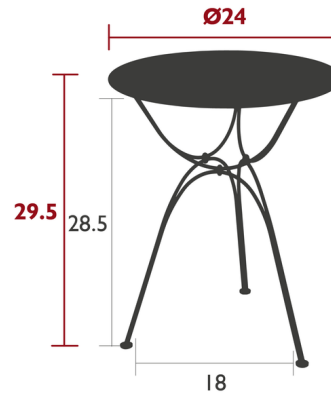

Shown in maya blue

Specifications

COLOR	N/A
BODY FINISH	Maya Blue
WATTAGE	N/A
DIMMER	N/A
DIMENSIONS	24"W x 29.5"H x 24"D
BULB	N/A
COUNTRY OF ORIGIN	France

CLICK TO VIEW PRODUCT

Notes: