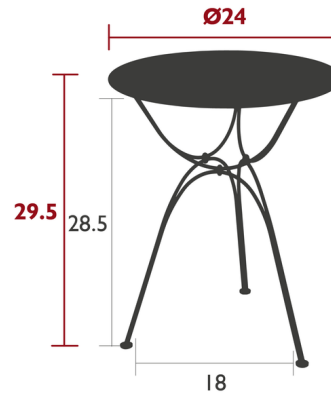

## Airloop Table By Fermob

### Description

The Airloop Table adds the perfect delicate touch to any outdoor area. With its curved lines and hand forged rings it brings a romantic ambiance, perfect for two. Steel sheet table top, Steel rod base, Hand forged ring. Reinforced parts: Table top (thickness: 0.04 inch), No rim, reduces corrosion risk

### Specifications

COLOR	N/A
BODY FINISH	Maya Blue
WATTAGE	N/A
DIMMER	N/A
DIMENSIONS	24"W x 29.5"H x 24"D
BULB	N/A
COUNTRY OF ORIGIN	France

CLICK TO VIEW PRODUCT

Notes: