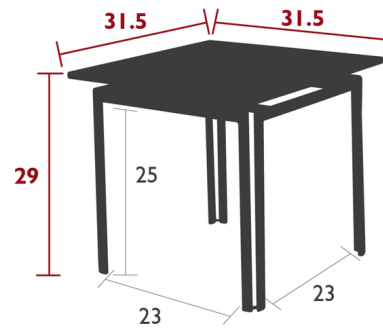

By Fermob

Description

This Costa Table has an Aluminum frame and tabletop and can seat four people. The grooved top resembles wood slats and seems to float on the frame. The Costa Stacking Chair and Stacking Armchair fit perfectly with this table. Aluminum frame, Aluminum table top.

Shown in candied orange

Specifications

COLOR	N/A
BODY FINISH	Candied Orange
WATTAGE	N/A
DIMMER	N/A
DIMENSIONS	31.5"W x 29"H x 31.5"D
BULB	N/A
COUNTRY OF ORIGIN	France

CLICK TO VIEW PRODUCT

Notes: