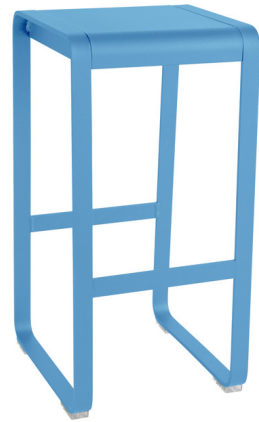

Lightology

lightology.com
866-954-4489
04-22-26

Project: _____

Company: _____

Location: _____ Fixture Type: _____

SPEC #: **FMB1417085**

Approved On: _____ Approved By: _____

Bellevie Bar Stool

By Fermob

Description

The Bellevie Bar Stool makes a solid addition to your indoor & outdoor kitchen and bar areas. The aluminum bar stool brightens your space and offers guests a comfortable place to sit. Lightweight and easy to move around the terrace or the house. Aluminum frame, Aluminum seat

Shown in maya blue

Specifications

COLOR	N/A
BODY FINISH	Maya Blue
WATTAGE	N/A
DIMMER	N/A
DIMENSIONS	15"W x 29.5"H x 16"D
BULB	N/A
COUNTRY OF ORIGIN	France

CLICK TO VIEW PRODUCT

Notes: