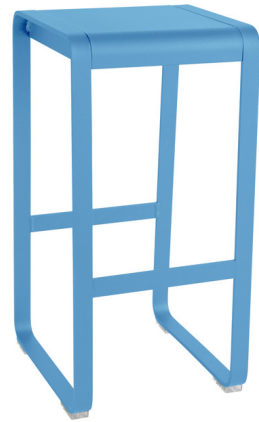

## Bellevie Bar Stool

By Fermob

### Description

The Bellevie Bar Stool makes a solid addition to your indoor & outdoor kitchen and bar areas. The aluminum bar stool brightens your space and offers guests a comfortable place to sit. Lightweight and easy to move around the terrace or the house. Aluminum frame, Aluminum seat

### Specifications

COLOR	N/A
BODY FINISH	Maya Blue
WATTAGE	N/A
DIMMER	N/A
DIMENSIONS	15"W x 29.5"H x 16"D
BULB	N/A
COUNTRY OF ORIGIN	France

CLICK TO VIEW PRODUCT

Notes: