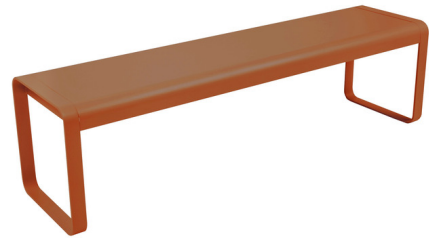

Lightology

lightology.com
866-954-4489
04-20-26

Project: _____

Company: _____

Location: _____ Fixture Type: _____

SPEC #: **FMB1417094**

Approved On: _____ Approved By: _____

Bellevie Premium Bench

By Fermob

Description

A light, ultra-stable bench, designed in perfect harmony with the Bellevie table from the same collection, to accommodate guests as they come and go. Steel sheet seat, Aluminum base. Reinforced parts : Stiffening crosspieces for intensive use, Drilled base for ground mounting

Shown in candied orange

Specifications

COLOR	N/A
BODY FINISH	Candied Orange
WATTAGE	N/A
DIMMER	N/A
DIMENSIONS	63.5"W x 17.5"H x 16"D
BULB	N/A
COUNTRY OF ORIGIN	France

CLICK TO VIEW PRODUCT

Notes: