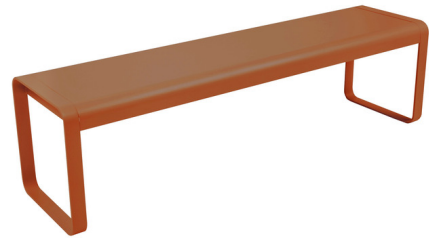

## Bellevie Premium Bench

By Fermob

### Description

A light, ultra-stable bench, designed in perfect harmony with the Bellevie table from the same collection, to accommodate guests as they come and go. Steel sheet seat, Aluminum base. Reinforced parts : Stiffening crosspieces for intensive use, Drilled base for ground mounting

### Specifications

COLOR	N/A
BODY FINISH	Candied Orange
WATTAGE	N/A
DIMMER	N/A
DIMENSIONS	63.5"W x 17.5"H x 16"D
BULB	N/A
COUNTRY OF ORIGIN	France

CLICK TO VIEW PRODUCT

Notes: