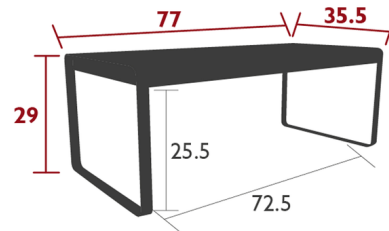

Description

This table is ideal for the whole family: it's perfect for snack time, homework, family games, dinners with friends or an improvised office space. It will delight young and old alike, and can accommodate anything up to 8 or even 10 people! Steel sheet table top, Aluminum base. Reinforced parts : Steel table top (thickness : 0.06in.), Stiffening crosspieces for intensive use, Drilled base for ground mounting

Specifications

COLOR	N/A
BODY FINISH	Maya Blue
WATTAGE	N/A
DIMMER	N/A
DIMENSIONS	77"W x 29"H x 36"D
BULB	N/A
COUNTRY OF ORIGIN	France

Shown in maya blue

CLICK TO VIEW PRODUCT

Notes: