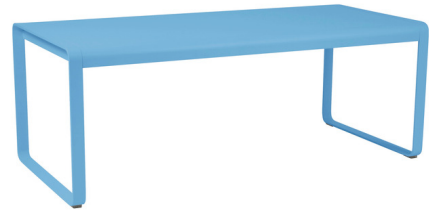

Lightology

lightology.com
866-954-4489
07-07-26

Project: _____

Company: _____

Location: _____ Fixture Type: _____

SPEC #: **FMB1417101**

Approved On: _____ Approved By: _____

Bellevie Premium Dining Table By Fermob

Description

This table is ideal for the whole family: it's perfect for snack time, homework, family games, dinners with friends or an improvised office space. It will delight young and old alike, and can accommodate anything up to 8 or even 10 people! Steel sheet table top, Aluminum base. Reinforced parts : Steel table top (thickness : 0.06in.), Stiffening crosspieces for intensive use, Drilled base for ground mounting

Specifications

COLOR	N/A
BODY FINISH	Maya Blue
WATTAGE	N/A
DIMMER	N/A
DIMENSIONS	77"W x 29"H x 36"D
BULB	N/A
COUNTRY OF ORIGIN	France

Shown in maya blue

CLICK TO VIEW PRODUCT

Notes: