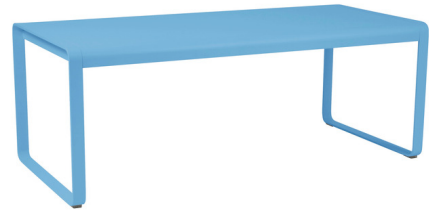

Lightology

lightology.com
866-954-4489
04-25-26

Project: _____

Company: _____

Location: _____ Fixture Type: _____

SPEC #: **FMB1417101**

Approved On: _____ Approved By: _____

Bellevie Premium Dining Table By Fermob

Description

This table is ideal for the whole family: it's perfect for snack time, homework, family games, dinners with friends or an improvised office space. It will delight young and old alike, and can accommodate anything up to 8 or even 10 people! Steel sheet table top, Aluminum base. Reinforced parts : Steel table top (thickness : 0.06in.), Stiffening crosspieces for intensive use, Drilled base for ground mounting

Specifications

COLOR	N/A
BODY FINISH	Maya Blue
WATTAGE	N/A
DIMMER	N/A
DIMENSIONS	77"W x 29"H x 36"D
BULB	N/A
COUNTRY OF ORIGIN	France

Shown in maya blue

CLICK TO VIEW PRODUCT

Notes: