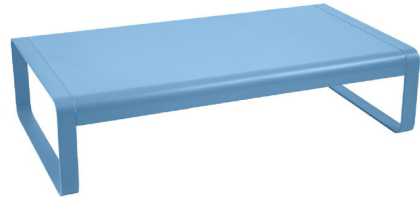

Lightology

lightology.com
866-954-4489
07-07-26

Project: _____

Company: _____

Location: _____ Fixture Type: _____

SPEC #: **FMB1417109**

Approved On: _____ Approved By: _____

Bellevie Large Low Coffee Table By Fermob

Description

The Bellevie Coffee Table offers a sleek & stylish look to your space. This coffee table, with its soft curves and contemporary design, appeals to young and old for both indoors or outdoors.

Shown in maya blue

Specifications

COLOR	N/A
BODY FINISH	Maya Blue
WATTAGE	N/A
DIMMER	N/A
DIMENSIONS	31.5"W x 14"H x 54.5"D
BULB	N/A
COUNTRY OF ORIGIN	France

CLICK TO VIEW PRODUCT

Notes: