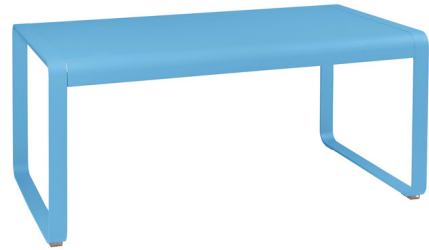

Lightology

lightology.com
866-954-4489
04-22-26

Project: _____

Company: _____

Location: _____ Fixture Type: _____

SPEC #: **FMB1417111**

Approved On: _____ Approved By: _____

Bellevie Mid Height Dining Table By Fermob

Description

The new Fermob product type for a meal in a lounge area in association with the Bellevie armchairs. Described as soft, contemporary and unique design. Known for its robustness and resistance because of its electro-galvanized steel top and polyester powder paint. - Cross-sectional offer: general public and restaurateurs Steel sheet table top, Aluminum base

Shown in maya blue

Specifications

COLOR	N/A
BODY FINISH	Maya Blue
WATTAGE	N/A
DIMMER	N/A
DIMENSIONS	55"W x 25"H x 32"D
BULB	N/A
COUNTRY OF ORIGIN	France

CLICK TO VIEW PRODUCT

Notes: