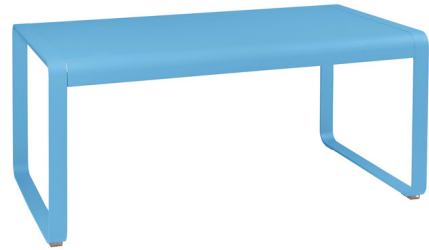

## Bellevie Mid Height Dining Table By Fermob

### Description

The new Fermob product type for a meal in a lounge area in association with the Bellevie armchairs. Described as soft, contemporary and unique design. Known for its robustness and resistance because of its electro-galvanized steel top and polyester powder paint. - Cross-sectional offer: general public and restaurateurs Steel sheet table top, Aluminum base

### Specifications

COLOR	N/A
BODY FINISH	Maya Blue
WATTAGE	N/A
DIMMER	N/A
DIMENSIONS	55"W x 25"H x 32"D
BULB	N/A
COUNTRY OF ORIGIN	France

CLICK TO VIEW PRODUCT

Notes: