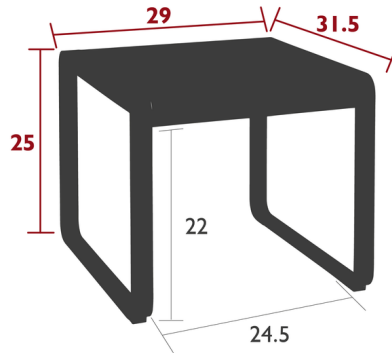

Lightology

lightology.com
866-954-4489
04-25-26

Project: _____

Company: _____

Location: _____ Fixture Type: _____

SPEC #: **FMB1417113**

Approved On: _____ Approved By: _____

Bellevie Mid Height Table

Shown in maya blue

Specifications

COLOR	N/A
BODY FINISH	Maya Blue
WATTAGE	N/A
DIMMER	N/A
DIMENSIONS	29"W x 25"H x 32"D
BULB	N/A
COUNTRY OF ORIGIN	France

CLICK TO VIEW PRODUCT

Notes: