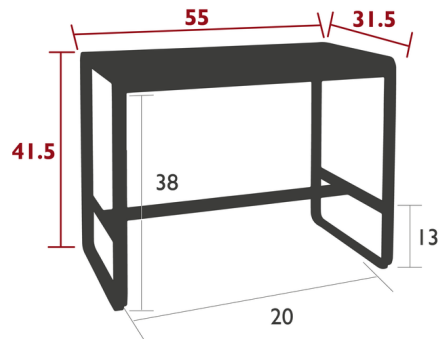

By Fermob

Description

The Bellevie High Table, soft, contemporary, and unique design. Known for its robustness and resistance, it includes polyester powder paint and an electro-galvanized steel top. - Perfectly seats four. Pairs well with Bellevie bar stools.

Shown in candied orange

Specifications

COLOR	N/A
BODY FINISH	Candied Orange
WATTAGE	N/A
DIMMER	N/A
DIMENSIONS	55"W x 41.5"H x 31.5"D
BULB	N/A
COUNTRY OF ORIGIN	France

CLICK TO VIEW PRODUCT

Notes: