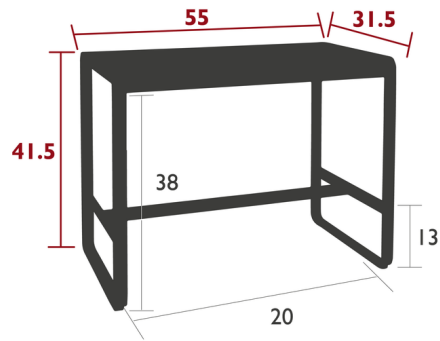

### Specifications

COLOR	N/A
BODY FINISH	Candied Orange
WATTAGE	N/A
DIMMER	N/A
DIMENSIONS	55"W x 41.5"H x 31.5"D
BULB	N/A
COUNTRY OF ORIGIN	France

CLICK TO VIEW PRODUCT

Notes: