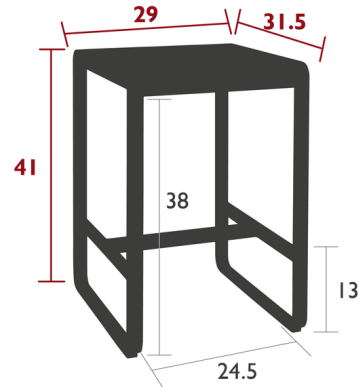

### Specifications

COLOR	N/A
BODY FINISH	Candied Orange
WATTAGE	N/A
DIMMER	N/A
DIMENSIONS	29"W x 41.5"H x 31.5"D
BULB	N/A
COUNTRY OF ORIGIN	France

CLICK TO VIEW PRODUCT

Notes: