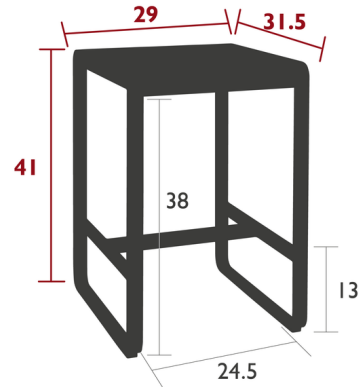

Lightology

lightology.com
866-954-4489
07-07-26

Project: _____

Company: _____

Location: _____ Fixture Type: _____

SPEC #: **FMB1417118**

Approved On: _____ Approved By: _____

Bellevie High Table By Fermob

Shown in candied orange

Specifications

COLOR	N/A
BODY FINISH	Candied Orange
WATTAGE	N/A
DIMMER	N/A
DIMENSIONS	29"W x 41.5"H x 31.5"D
BULB	N/A
COUNTRY OF ORIGIN	France

CLICK TO VIEW PRODUCT

Notes: