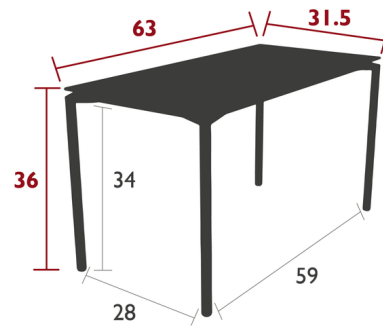

By Fermob

Description

The Calvi Counter Height High Table is designed at an ideal level between a conventional table and a bar table for a comfortable meal. It is the only one of this size that can seat 6 guests. Tubular aluminum frame, Aluminum table top, Leg riser provided for rain runoff

Shown in candied orange

Specifications

| | |
|-------------------|----------------------|
| COLOR | N/A |
| BODY FINISH | Candied Orange |
| WATTAGE | N/A |
| DIMMER | N/A |
| DIMENSIONS | 63"W x 36"H x 31.5"D |
| BULB | N/A |
| COUNTRY OF ORIGIN | France |