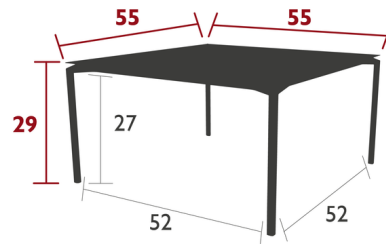

### Description

This piece showcases the full extent of Fermob's know-how in outdoor furniture: the interplay between technical qualities and eye-catching design, the innovative yet uncomplicated and appealing build quality, and the adjustable pads that keep the table stable on uneven surfaces. Its aluminium design means the Calvi table can withstand the harshest weather conditions and intensive use, even by the sea. The 55 x 55 inch size means that this table can seat eight guests: perfect for a friendly meal with family or friends. A contemporary look that blends in with all terraces and styles. Calvi is equally at home indoors or outdoors, whatever the season. UV- and weather-resistant design: 100% aluminium (IPAC 10) and polyester powder coating, Sturdy, high-tech design: injected aluminium corners, .25 inch-thick table top, ingenious assembly for the legs, no visible screws, Easy to use: height-adjustable pads for uneven surfaces, Indoor and outdoor use, Made in France

### Specifications

COLOR	N/A
BODY FINISH	Maya Blue
WATTAGE	N/A
DIMMER	N/A
DIMENSIONS	55"W x 29"H x 55"D
BULB	N/A
COUNTRY OF ORIGIN	France

CLICK TO VIEW PRODUCT

Notes: