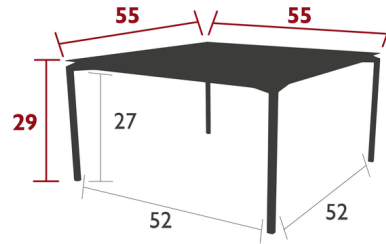

### Description

This piece showcases the full extent of Fermob's know-how in outdoor furniture: the interplay between technical qualities and eye-catching design, the innovative yet uncomplicated and appealing build quality, and the adjustable pads that keep the table stable on uneven surfaces. Its aluminium design means the Calvi table can withstand the harshest weather conditions and intensive use, even by the sea. The 55 x 55 inch size means that this table can seat eight guests: perfect for a friendly meal with family or friends. A contemporary look that blends in with all terraces and styles. Calvi is equally at home indoors or outdoors, whatever the season. UV- and weather-resistant design: 100% aluminium (IPAC 10) and polyester powder coating, Sturdy, high-tech design: injected aluminium corners, .25 inch-thick table top, ingenious assembly for the legs, no visible screws, Easy to use: height-adjustable pads for uneven surfaces, Indoor and outdoor use, Made in France

### Specifications

COLOR	N/A
BODY FINISH	Maya Blue
WATTAGE	N/A
DIMMER	N/A
DIMENSIONS	55"W x 29"H x 55"D
BULB	N/A
COUNTRY OF ORIGIN	France

CLICK TO VIEW PRODUCT

Notes: