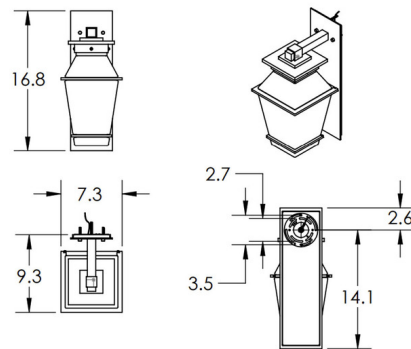

Shown in argento grey / clear hammered

Specifications

COLOR	Clear Hammered
BODY FINISH	Argento Grey
WATTAGE	12W
DIMMER	Standard 120V
DIMENSIONS	7.3"W x 16.8"H x 9.3"D
BULB NOT INCLUDED	1 x A19/Medium (E26)/12W/120V LED