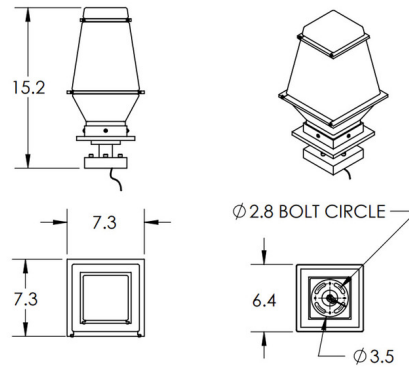

Mounting Method: Mounts Directly to Pier

Specifications

COLOR	Clear Hammered
BODY FINISH	Textured Black
WATTAGE	12W
DIMMER	Standard 120V
DIMENSIONS	7.3"W x 15.2"H
BULB NOT INCLUDED	1 x A19/Medium (E26)/12W/120V LED

CLICK TO VIEW PRODUCT

Notes: