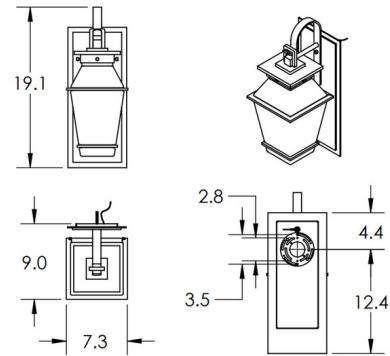

Mounting Method: J-Box Wall Mount

Specifications

COLOR	Clear Hammered
BODY FINISH	Argento Grey
WATTAGE	12W
DIMMER	Standard 120V
DIMENSIONS	7.3"W x 19.4"H x 9.1"D
BULB NOT INCLUDED	1 x A19/Medium (E26)/12W/120V LED

CLICK TO VIEW PRODUCT

Notes: