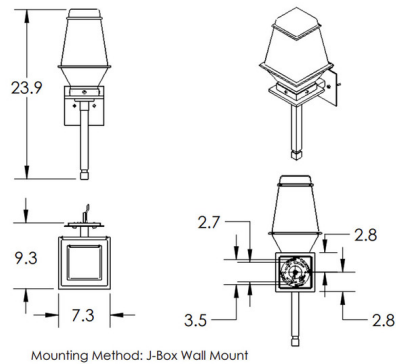

Description

The Landmark Outdoor Torch Wall Sconce brings a contemporary look to a classic lantern style. The long stem and band detailing surrounds beautiful hand blown hammered glass that casts warm shadows of light across your area. The AAMA 2604-rated finishes provide long-lasting UV and corrosion resistance in coastal and other harsh climates and have a lifetime warranty.

Shown in statuary bronze / clear hammered

Specifications

COLOR	Clear Hammered
BODY FINISH	Statuary Bronze
WATTAGE	12W
DIMMER	Standard 120V
DIMENSIONS	7.3"W x 23.9"H x 9.3"D
BULB NOT INCLUDED	1 x A19/Medium (E26)/12W/120V LED