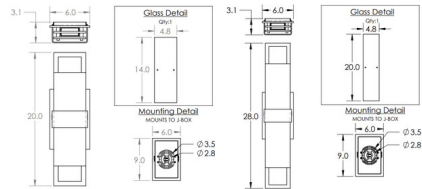

Shown in textured black / bronze granite

Specifications

COLOR	Bronze Granite
BODY FINISH	Textured Black
WATTAGE	18W
DIMMER	Low Voltage Electronic
DIMENSIONS	6"W x 20"H x 3.1"D
INTEGRATED LED MODULE	2 x LED/9W/120V LED