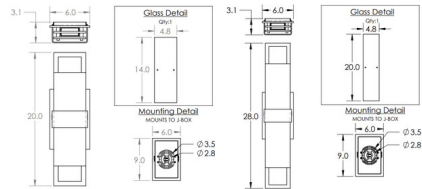

Shown in textured black / bronze granite

Specifications

COLOR Bronze Granite
 BODY FINISH Textured Black
 WATTAGE 18W
 DIMMER Low Voltage Electronic
 DIMENSIONS 6"W x 20"H x 3.1"D
 INTEGRATED LED MODULE 2 x LED/9W/120V LED