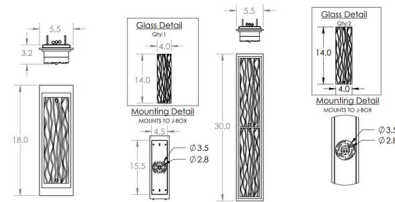

Technical Information

COLOR RENDERING	93 CRI
LAMP COLOR	3000K
LUMENS/WATT	88.89
LUMINOUS FLUX	800 lumens

CLICK TO VIEW PRODUCT

Notes: