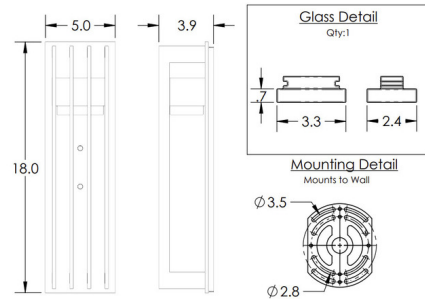

CLICK TO VIEW PRODUCT

Notes: