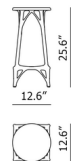

Shown in grey

Standard

Counter

Bar

Specifications

| | |
|-------------------|------------------|
| COLOR | N/A |
| BODY FINISH | Grey |
| WATTAGE | N/A |
| DIMMER | N/A |
| DIMENSIONS | 12.6"W x 17.72"H |
| BULB | N/A |
| COUNTRY OF ORIGIN | Italy |