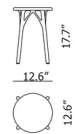

Shown in grey

Standard

Counter

Bar

Specifications

| | |
|-------------------|------------------|
| COLOR | N/A |
| BODY FINISH | Grey |
| WATTAGE | N/A |
| DIMMER | N/A |
| DIMENSIONS | 12.6"W x 17.72"H |
| BULB | N/A |
| COUNTRY OF ORIGIN | Italy |