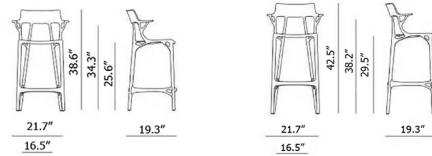

By Kartell

Description

The A.I. Stool with Back offers a unique aesthetic with a strong, graphic character that will enhance any interior with modern elegance. The shape of the chair was created by artificial intelligence with input from designer Philippe Starck, and it is constructed from recycled thermoplastic technopolymer, making it both lightweight and sustainable.

Shown in grey

Specifications

COLOR	N/A
BODY FINISH	Grey
WATTAGE	N/A
DIMMER	N/A
DIMENSIONS	21.65"W x 38.58"H x 19.29"D
BULB	N/A
COUNTRY OF ORIGIN	Italy

CLICK TO VIEW PRODUCT

Notes: