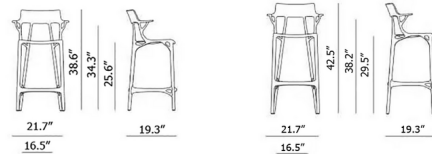

By Kartell

Description

The A.I. Stool with Back offers a unique aesthetic with a strong, graphic character that will enhance any interior with modern elegance. The shape of the chair was created by artificial intelligence with input from designer Philippe Starck, and it is constructed from recycled thermoplastic technopolymer, making it both lightweight and sustainable.

Shown in grey

Specifications

| | |
|-------------------|-----------------------------|
| COLOR | N/A |
| BODY FINISH | Grey |
| WATTAGE | N/A |
| DIMMER | N/A |
| DIMENSIONS | 21.65"W x 38.58"H x 19.29"D |
| BULB | N/A |
| COUNTRY OF ORIGIN | Italy |