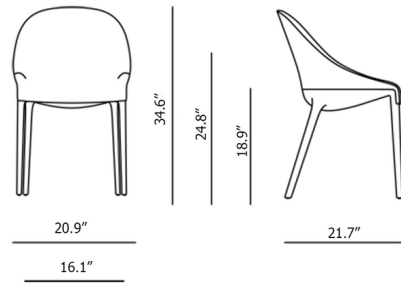

Lightology

lightology.com
866-954-4489
04-25-26

Project: _____

Company: _____

Location: _____ Fixture Type: _____

SPEC #: **KRL1417300**

Approved On: _____ Approved By: _____

Eleganza Ela Missoni Dining Chair By Kartell

Shown in black / multicolor black

Specifications

COLOR	Multicolor Black
BODY FINISH	Black
WATTAGE	N/A
DIMMER	N/A
DIMENSIONS	20.87"W x 34.65"H x 21.65"D
BULB	N/A
COUNTRY OF ORIGIN	Italy

CLICK TO VIEW PRODUCT