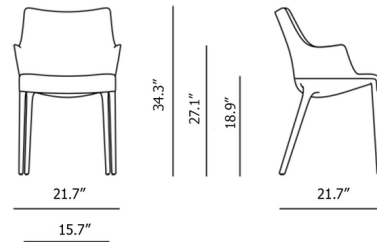

Lightology

lightology.com
866-954-4489
04-25-26

Project: _____

Company: _____

Location: _____ Fixture Type: _____

SPEC #: **KRL1417304**

Approved On: _____ Approved By: _____

Eleganza Nia Missoni Dining Chair By Kartell

Shown in red / multicolor white

Specifications

COLOR	Multicolor White
BODY FINISH	Red
WATTAGE	N/A
DIMMER	N/A
DIMENSIONS	21.65"W x 34.25"H x 21.65"D
BULB	N/A
COUNTRY OF ORIGIN	Italy

CLICK TO VIEW PRODUCT

Notes: