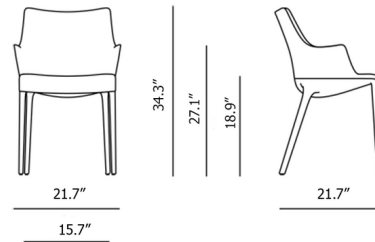

Lightology

lightology.com
866-954-4489
06-30-26

Project: _____

Company: _____

Location: _____ Fixture Type: _____

SPEC #: **KRL1417304**

Approved On: _____ Approved By: _____

Eleganza Nia Missoni Dining Chair By Kartell

Shown in orange / missoni white

Specifications

COLOR	Missoni White
BODY FINISH	Orange
WATTAGE	N/A
DIMMER	N/A
DIMENSIONS	21.65"W x 34.25"H x 21.65"D
BULB	N/A
COUNTRY OF ORIGIN	Italy

CLICK TO VIEW PRODUCT

Notes: