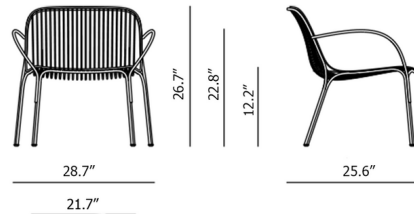

Lightology

lightology.com
866-954-4489
07-06-26

Project: _____

Company: _____

Location: _____ Fixture Type: _____

SPEC #: **KRL1417315**

Approved On: _____ Approved By: _____

Hiray Armchair By Kartell

Description

The Hiray Armchair offers an understated, functional design that will enhance the decor of any outdoor seating area. Hiray is constructed from galvanized steel with a relaxed but refined silhouette that is perfect for lounges, bars, and the hospitality industry.

Shown in rust

Specifications

COLOR	N/A
BODY FINISH	Rust
WATTAGE	N/A
DIMMER	N/A
DIMENSIONS	28.74"W x 26.77"H x 25.59"D
BULB	N/A
COUNTRY OF ORIGIN	Italy

CLICK TO VIEW PRODUCT

Notes: