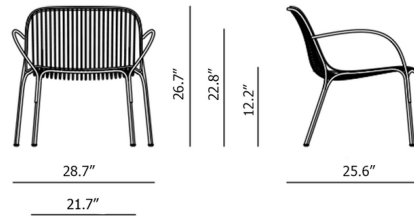

Lightology

lightology.com
866-954-4489
04-23-26

Project: _____

Company: _____

Location: _____ Fixture Type: _____

SPEC #: **KRL1417315**

Approved On: _____ Approved By: _____

Hiray Armchair By Kartell

Description

The Hiray Armchair offers an understated, functional design that will enhance the decor of any outdoor seating area. Hiray is constructed from galvanized steel with a relaxed but refined silhouette that is perfect for lounges, bars, and the hospitality industry.

Shown in rust

Specifications

COLOR	N/A
BODY FINISH	Rust
WATTAGE	N/A
DIMMER	N/A
DIMENSIONS	28.74\"W x 26.77\"H x 25.59\"D
BULB	N/A
COUNTRY OF ORIGIN	Italy

CLICK TO VIEW PRODUCT

Notes: