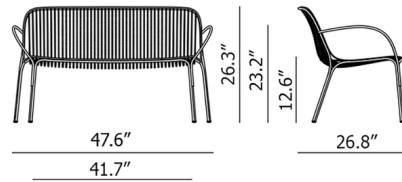

Lightology

lightology.com
866-954-4489
04-22-26

Project: _____

Company: _____

Location: _____ Fixture Type: _____

SPEC #: **KRL1417322**

Approved On: _____ Approved By: _____

Hiray Bench By Kartell

Description

The Hiray Bench offers an understated, functional design that will enhance the decor of any outdoor seating area. Hiray is constructed from galvanized steel with a relaxed but refined silhouette that is perfect for lounges, bars, and the hospitality industry.

Shown in white

Specifications

COLOR	N/A
BODY FINISH	White
WATTAGE	N/A
DIMMER	N/A
DIMENSIONS	47.64"W x 26.38"H x 26.77"D
BULB	N/A
COUNTRY OF ORIGIN	Italy

CLICK TO VIEW PRODUCT

Notes: