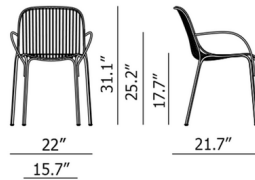

Lightology

lightology.com
866-954-4489
04-22-26

Project: _____

Company: _____

Location: _____ Fixture Type: _____

SPEC #: **KRL1417334**

Approved On: _____ Approved By: _____

Hiray Chair By Kartell

Shown in sage green

Specifications

COLOR	N/A
BODY FINISH	Sage Green
WATTAGE	N/A
DIMMER	N/A
DIMENSIONS	20.87"W x 31.1"H x 21.65"D
BULB	N/A
COUNTRY OF ORIGIN	Italy

CLICK TO VIEW PRODUCT

Notes: