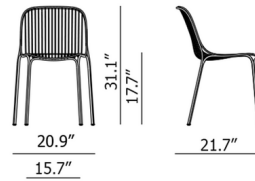

Lightology

lightology.com
866-954-4489
04-22-26

Project: _____

Company: _____

Location: _____ Fixture Type: _____

SPEC #: **KRL1417334**

Approved On: _____ Approved By: _____

Hiray Chair By Kartell

Shown in sage green

Specifications

COLOR	N/A
BODY FINISH	Sage Green
WATTAGE	N/A
DIMMER	N/A
DIMENSIONS	20.87"W x 31.1"H x 21.65"D
BULB	N/A
COUNTRY OF ORIGIN	Italy

CLICK TO VIEW PRODUCT

Notes: