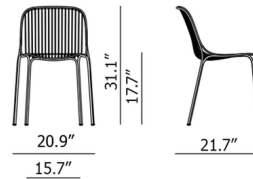

## Hiray Chair By Kartell

### Specifications

COLOR	N/A
BODY FINISH	Sage Green
WATTAGE	N/A
DIMMER	N/A
DIMENSIONS	20.87"W x 31.1"H x 21.65"D
BULB	N/A
COUNTRY OF ORIGIN	Italy

CLICK TO VIEW PRODUCT

Notes: