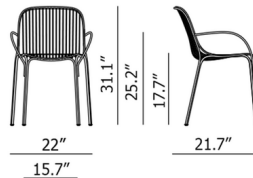

## Hiray Chair By Kartell

### Specifications

COLOR	N/A
BODY FINISH	Sage Green
WATTAGE	N/A
DIMMER	N/A
DIMENSIONS	20.87"W x 31.1"H x 21.65"D
BULB	N/A
COUNTRY OF ORIGIN	Italy

CLICK TO VIEW PRODUCT

Notes: