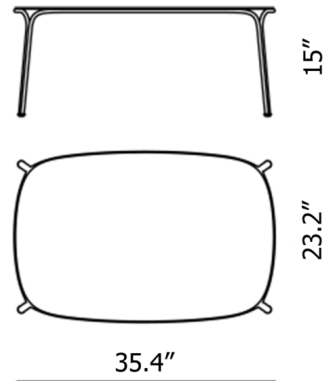

By Kartell

Description

The Hiray Coffee Table offers an understated, functional design that will enhance the decor of any outdoor seating area. Hiray is constructed from galvanized steel with a relaxed but refined silhouette that is perfect for lounges, bars, and the hospitality industry.

Shown in rust

Specifications

COLOR	N/A
BODY FINISH	Rust
WATTAGE	N/A
DIMMER	N/A
DIMENSIONS	35.43"W x 14.96"H x 23.23"D
BULB	N/A
COUNTRY OF ORIGIN	Italy

CLICK TO VIEW PRODUCT

Notes: