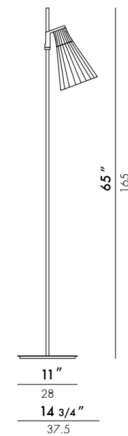

Description

The K Lux Floor Lamp stands out for its two-layered shade, bi-injected plastic shade. The inner shade is white, while the exterior is colored and transparent, with a ridged texture that creates a dazzling refraction of light. On/off switch located on cord. Note: For the US Market, Black cords are used on all options.

Specifications

COLOR Green
BODY FINISH Black
WATTAGE 5W
DIMMER N/A
DIMENSIONS 14.75"W x 65"H x 11"D
BULB INCLUDED 1 x G16.5/Candelabra (E12)/5W/120V LED
COUNTRY OF ORIGIN Italy

Technical Information

LAMP COLOR 2700K
LUMENS/WATT 110.00
LUMINOUS FLUX 550 lumens

Shown in black / green

CLICK TO VIEW PRODUCT

Notes: