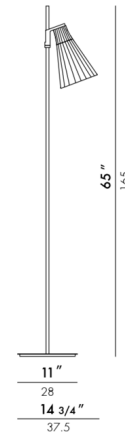

Lightology

lightology.com
866-954-4489
06-03-26

Project: _____

Company: _____

Location: _____ Fixture Type: _____

SPEC #: **KRL1417364**

Approved On: _____ Approved By: _____

K Lux Floor Lamp By Kartell

Description

The K Lux Floor Lamp stands out for its two-layered shade, bi-injected plastic shade. The inner shade is white, while the exterior is colored and transparent, with a ridged texture that creates a dazzling refraction of light. On/off switch located on cord. Note: For the US Market, Black cords are used on all options.

Specifications

COLOR Green
BODY FINISH Black
WATTAGE 5W
DIMMER N/A
DIMENSIONS 14.75"W x 65"H x 11"D
BULB NOT INCLUDED 1 x G16.5/Candelabra (E12)/5W/120V LED
COUNTRY OF ORIGIN Italy

Shown in black / green