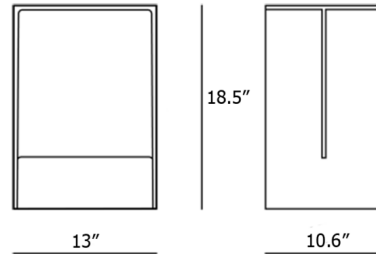

Lightology

lightology.com
866-954-4489
07-04-26

Project: _____

Company: _____

Location: _____ Fixture Type: _____

SPEC #: **KRL1417374**

Approved On: _____ Approved By: _____

Max-Beam Stool

By Kartell

Description

The Max-Beam Stool offers a monolithic presence with purely geometric silhouette. The stool is made of transparent PMMA, which creates intriguing overlaps of color and shapes as the stool is viewed from different angles. Both stylish and functional, Max-Beam can also double as a side table in any room of the home.

Shown in blue

Specifications

COLOR	N/A
BODY FINISH	Blue
WATTAGE	N/A
DIMMER	N/A
DIMENSIONS	12.99"W x 18.5"H x 10.63"D
BULB	N/A
COUNTRY OF ORIGIN	Italy

CLICK TO VIEW PRODUCT

Notes: