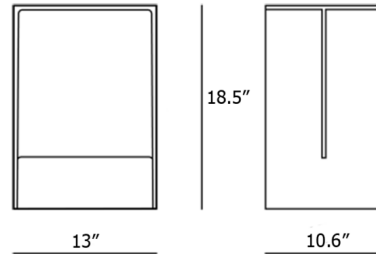

Lightology

lightology.com
866-954-4489
04-23-26

Project: _____

Company: _____

Location: _____ Fixture Type: _____

SPEC #: **KRL1417374**

Approved On: _____ Approved By: _____

Max-Beam Stool

By Kartell

Description

The Max-Beam Stool offers a monolithic presence with purely geometric silhouette. The stool is made of transparent PMMA, which creates intriguing overlaps of color and shapes as the stool is viewed from different angles. Both stylish and functional, Max-Beam can also double as a side table in any room of the home.

Shown in blue

Specifications

COLOR	N/A
BODY FINISH	Blue
WATTAGE	N/A
DIMMER	N/A
DIMENSIONS	12.99"W x 18.5"H x 10.63"D
BULB	N/A
COUNTRY OF ORIGIN	Italy

CLICK TO VIEW PRODUCT

Notes: