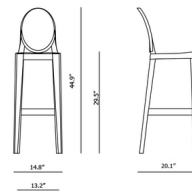

CLICK TO VIEW PRODUCT

Notes: