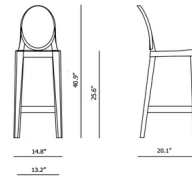

CLICK TO VIEW PRODUCT

Notes: