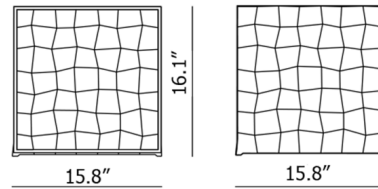

By Kartell

Description

The Optic Storage Container is a stylish and functional storage solution that will elevate the decor of any space. The cube is open on one side, allowing objects to be easily placed inside. The sides of the cube are made of PMMA with square-based pyramids in slight relief providing a rich texture and intriguing refractions as light passes through.

Shown in smoke grey

Specifications

COLOR	N/A
BODY FINISH	Smoke Grey
WATTAGE	N/A
DIMMER	N/A
DIMENSIONS	15.75"W x 16.14"H x 15.75"D
BULB	N/A
COUNTRY OF ORIGIN	Italy

CLICK TO VIEW PRODUCT

Notes: