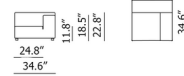

### Specifications

COLOR	Tamba Rust
BODY FINISH	Black
WATTAGE	N/A
DIMMER	N/A
DIMENSIONS	34.65"W x 22.83"H x 34.65"D
BULB	N/A
COUNTRY OF ORIGIN	Italy

CLICK TO VIEW PRODUCT

Notes: