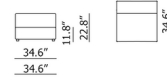

No Arms

Right Arm