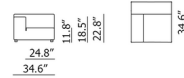

Right Arm

Left Arm