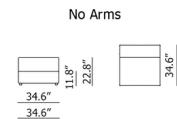

Shown in black / tamba rust

Specifications

COLOR	Tamba Rust
BODY FINISH	Black
WATTAGE	N/A
DIMMER	N/A
DIMENSIONS	34.65"W x 22.83"H x 34.65"D
BULB	N/A
COUNTRY OF ORIGIN	Italy

CLICK TO VIEW PRODUCT

Notes: