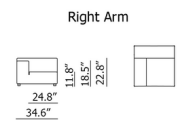

Shown in black / tamba rust

Specifications

COLOR	Tamba Rust
BODY FINISH	Black
WATTAGE	N/A
DIMMER	N/A
DIMENSIONS	34.65"W x 22.83"H x 34.65"D
BULB	N/A
COUNTRY OF ORIGIN	Italy

CLICK TO VIEW PRODUCT

Notes: