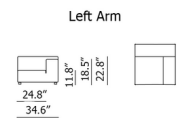

Shown in black / tamba rust

Specifications

COLOR	Tamba Rust
BODY FINISH	Black
WATTAGE	N/A
DIMMER	N/A
DIMENSIONS	34.65"W x 22.83"H x 34.65"D
BULB	N/A
COUNTRY OF ORIGIN	Italy

CLICK TO VIEW PRODUCT

Notes: