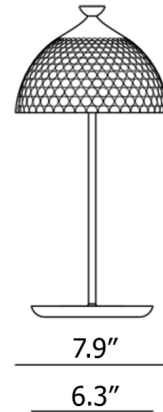

CLICK TO VIEW PRODUCT

Notes: