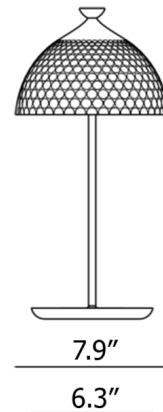

By Kartell

Description

The Pumo Table Lamp takes its name from the pumo, a ceramic ornament used as a symbol of prosperity and good luck in Italy's Puglia region. The dome-shaped shade is made of recycled technopolymer with a scalloped texture to create dazzling refractions of light from the integrated LED light source. A slim stem adds a contemporary touch to the design, merging modern sensibilities with tradition. Dimmer button located on base.

Specifications

COLOR Light Blue
BODY FINISH Blue
WATTAGE 4W
DIMMER Included
DIMENSIONS 7.87"W x 16.93"H
INTEGRATED LED MODULE 1 x LED/4W/120V LED
COUNTRY OF ORIGIN Italy

Technical Information

LAMP LIFE 50000 hours
COLOR RENDERING 80 CRI
LAMP COLOR 2700K
LUMENS/WATT 90.00
LUMINOUS FLUX 360 lumens

Shown in blue / light blue

16.9"

CLICK TO VIEW PRODUCT

Notes: