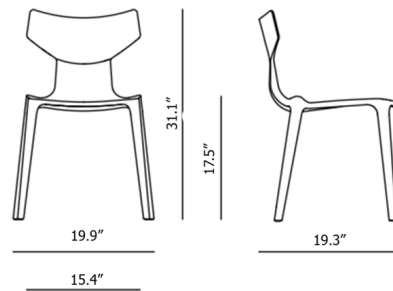

CLICK TO VIEW PRODUCT

Notes: