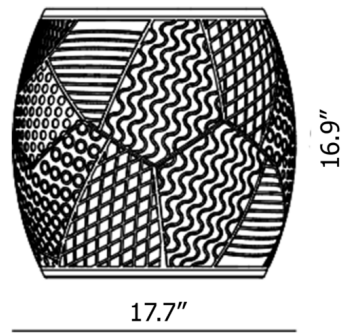

Lightology

lightology.com
866-954-4489
04-24-26

Project: _____

Company: _____

Location: _____ Fixture Type: _____

SPEC #: **KRL1417421**

Approved On: _____ Approved By: _____

Roy Stool By Kartell

Description

The Roy Stool is a versatile piece that can be used as a stool or side table both indoors and outside. The stool is made of thermoplastic technopolymer with a variety of geometric textures inspired by the painting of Roy Lichtenstein.

Shown in petrol green

Specifications

COLOR	N/A
BODY FINISH	Petrol Green
WATTAGE	N/A
DIMMER	N/A
DIMENSIONS	17.72"W x 16.93"H
BULB	N/A
COUNTRY OF ORIGIN	Italy

CLICK TO VIEW PRODUCT

Notes: