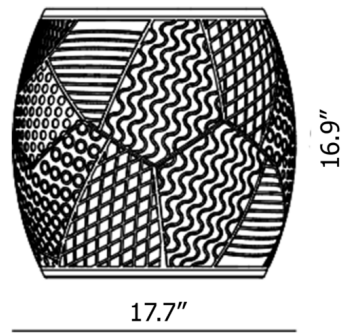

### Description

The Roy Stool is a versatile piece that can be used as a stool or side table both indoors and outside. The stool is made of thermoplastic technopolymer with a variety of geometric textures inspired by the painting of Roy Lichtenstein.

### Specifications

COLOR	N/A
BODY FINISH	Petrol Green
WATTAGE	N/A
DIMMER	N/A
DIMENSIONS	17.72"W x 16.93"H
BULB	N/A
COUNTRY OF ORIGIN	Italy

CLICK TO VIEW PRODUCT

Notes: