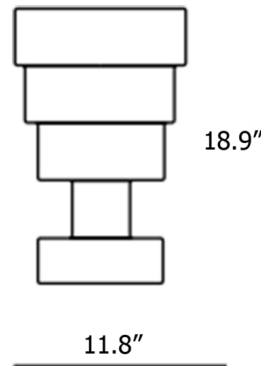

By Kartell

Description

The Calice Vase features a bold and playful look that embodies the Memphis design style of designer Ettore Sottsass. The Memphis movement emphasized the use of bold colors and geometric shapes, which can be seen in Calice's tiered silhouette.

Shown in green

Specifications

COLOR	N/A
BODY FINISH	Green
WATTAGE	N/A
DIMMER	N/A
DIMENSIONS	11.81"W x 18.9"H
BULB	N/A
COUNTRY OF ORIGIN	Italy

CLICK TO VIEW PRODUCT

Notes: