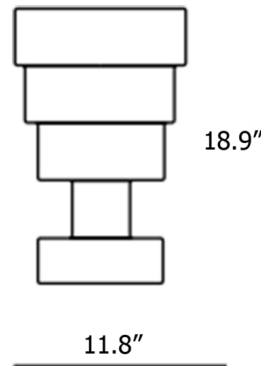

Lightology

lightology.com
866-954-4489
05-24-26

Project: _____

Company: _____

Location: _____ Fixture Type: _____

SPEC #: **KRL1417426**

Approved On: _____ Approved By: _____

Calice Vase

By Kartell

Description

The Calice Vase features a bold and playful look that embodies the Memphis design style of designer Ettore Sottsass. The Memphis movement emphasized the use of bold colors and geometric shapes, which can be seen in Calice's tiered silhouette.

Shown in pink

Specifications

COLOR	N/A
BODY FINISH	Pink
WATTAGE	N/A
DIMMER	N/A
DIMENSIONS	11.81"W x 18.9"H
BULB	N/A
COUNTRY OF ORIGIN	Italy

CLICK TO VIEW PRODUCT

Notes: