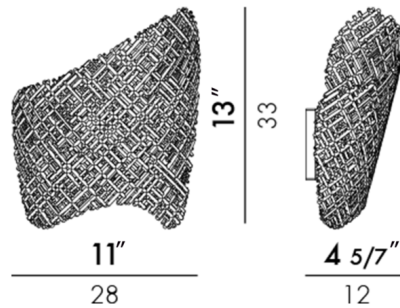

By Kartell

Description

The Tea Wall Sconce features an irregular, organic shape with a rich texture formed by overlapping diagonal lines. The pairing of curved and straight lines creates an intriguing visual contrast. Small openings in the shade allow light to pass through to create a dazzling display.

Specifications

COLOR	N/A
BODY FINISH	Anthracite
WATTAGE	7W
DIMMER	Standard 120V
DIMENSIONS	11.02"W x 12.99"H x 4.72"D
BULB INCLUDED	1 x JCD/G9/7W/120V LED
COUNTRY OF ORIGIN	Italy

Technical Information

LAMP LIFE	20000 hours
COLOR RENDERING	80 CRI
LAMP COLOR	3000K
LUMENS/WATT	114.29
LUMINOUS FLUX	800 lumens

Shown in anthracite

CLICK TO VIEW PRODUCT

Notes: