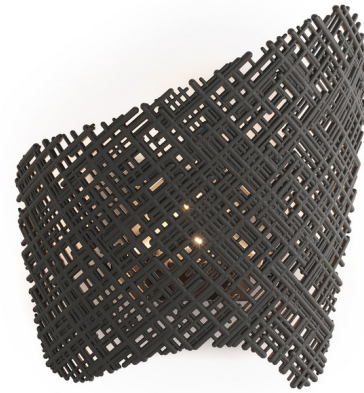

Lightology

lightology.com
866-954-4489
04-25-26

Project: _____

Company: _____

Location: _____ Fixture Type: _____

SPEC #: **KRL1417427**

Approved On: _____ Approved By: _____

Tea Wall Sconce

By Kartell

Description

The Tea Wall Sconce features an irregular, organic shape with a rich texture formed by overlapping diagonal lines. The pairing of curved and straight lines creates an intriguing visual contrast. Small openings in the shade allow light to pass through to create a dazzling display.

Specifications

COLOR	N/A
BODY FINISH	Anthracite
WATTAGE	7W
DIMMER	Standard 120V
DIMENSIONS	11.02"W x 12.99"H x 4.72"D
BULB INCLUDED	1 x JCD/G9/7W/120V LED
COUNTRY OF ORIGIN	Italy

Technical Information

LAMP LIFE	20000 hours
COLOR RENDERING	80 CRI
LAMP COLOR	3000K
LUMENS/WATT	114.29
LUMINOUS FLUX	800 lumens

Shown in anthracite

CLICK TO VIEW PRODUCT

Notes: