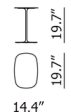

Shown in blue

Specifications

COLOR N/A
BODY FINISH Blue
WATTAGE N/A
DIMMER N/A
DIMENSIONS 19.69"W x 15.75"H x 19.69"D
BULB N/A
COUNTRY OF ORIGIN Italy

CLICK TO VIEW PRODUCT

Notes: