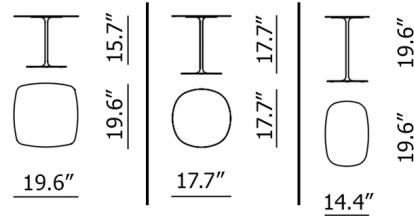

By Kartell

Description

The Thierry Side Table will complement a wide variety of decor styles with its elegantly minimalist silhouette. The tabletop is square-shaped with rounded corners and made of back-painted plate glass for a glossy appearance. The slim steel base provides support and completes the look with a sleek, modern touch. Note: Set includes one of each-4040 - 19.6 inch W x 19.6 inch W D x 15.7 inch H 4041 - 17.17 inch W x 17.7 inch D x 17.7 inch H 4042 - 19.6 inch W x 14.4 inch D x 19.6 inch H

Shown in burgundy

4052

Specifications

COLOR	N/A
BODY FINISH	Burgundy
WATTAGE	N/A
DIMMER	N/A
DIMENSIONS	19.6"W x 19.6"H
BULB	N/A
COUNTRY OF ORIGIN	Italy

CLICK TO VIEW PRODUCT

Notes: