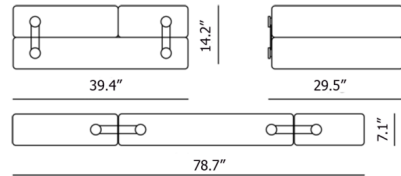

Shown in orange

Specifications

COLOR	Orange
BODY FINISH	N/A
WATTAGE	N/A
DIMMER	N/A
DIMENSIONS	78.75"W x 7.09"H x 29.53"D
BULB	N/A
COUNTRY OF ORIGIN	Italy

CLICK TO VIEW PRODUCT

Notes: